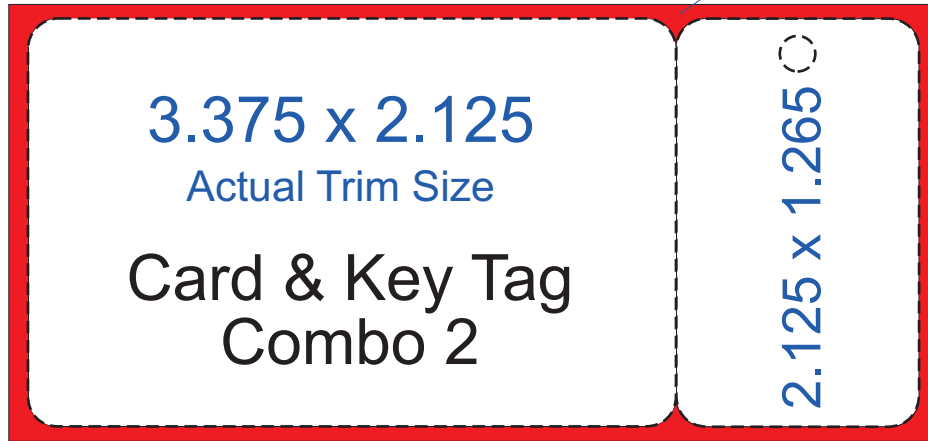

# FRONT

Bleed

With Bleed

4.84 x 2.275