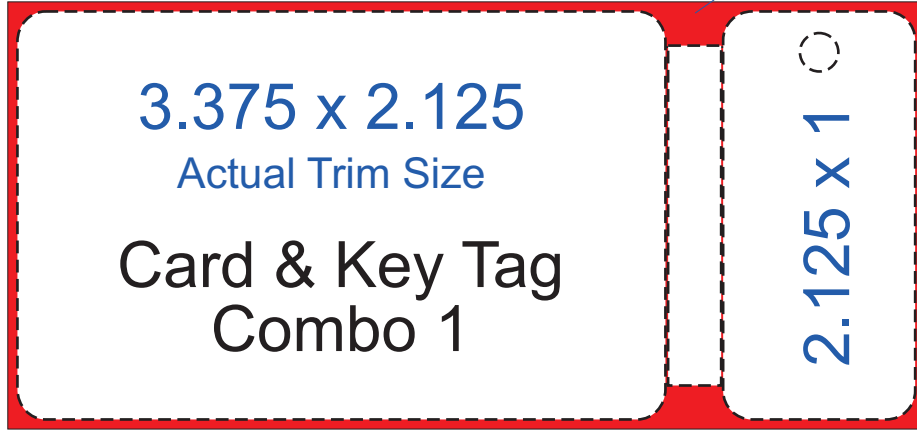

FRONT

Bleed

3.375 x 2.125

Actual Trim Size

Card & Key Tag
Combo 1

2.125 x 1

With Bleed

4.776 x 2.225